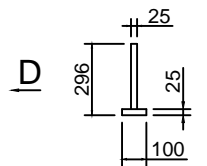

A-A

C'view

B-B

D'view

	SP 420		DWN: LG
	Chock		APPROVED: LXL
info@highfieldboats.com	DWG:	SCALE:	DATE: 2019.12.28

(C) Copyright reserved. No unauthorized use allowed.  
 All intellect - ideas - concepts remain the property of Highfield Boats