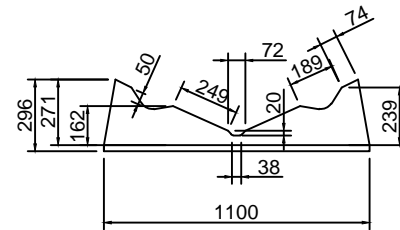

A-A

C'view

B-B

D'view

	SP 420		DWN: LG
	Chock		APPROVED: LXL
info@highfieldboats.com	DWG:	SCALE:	DATE: 2019.12.28

(C) Copyright reserved. No unauthorized use allowed.  
 All intellect - ideas - concepts remain the property of Highfield Boats